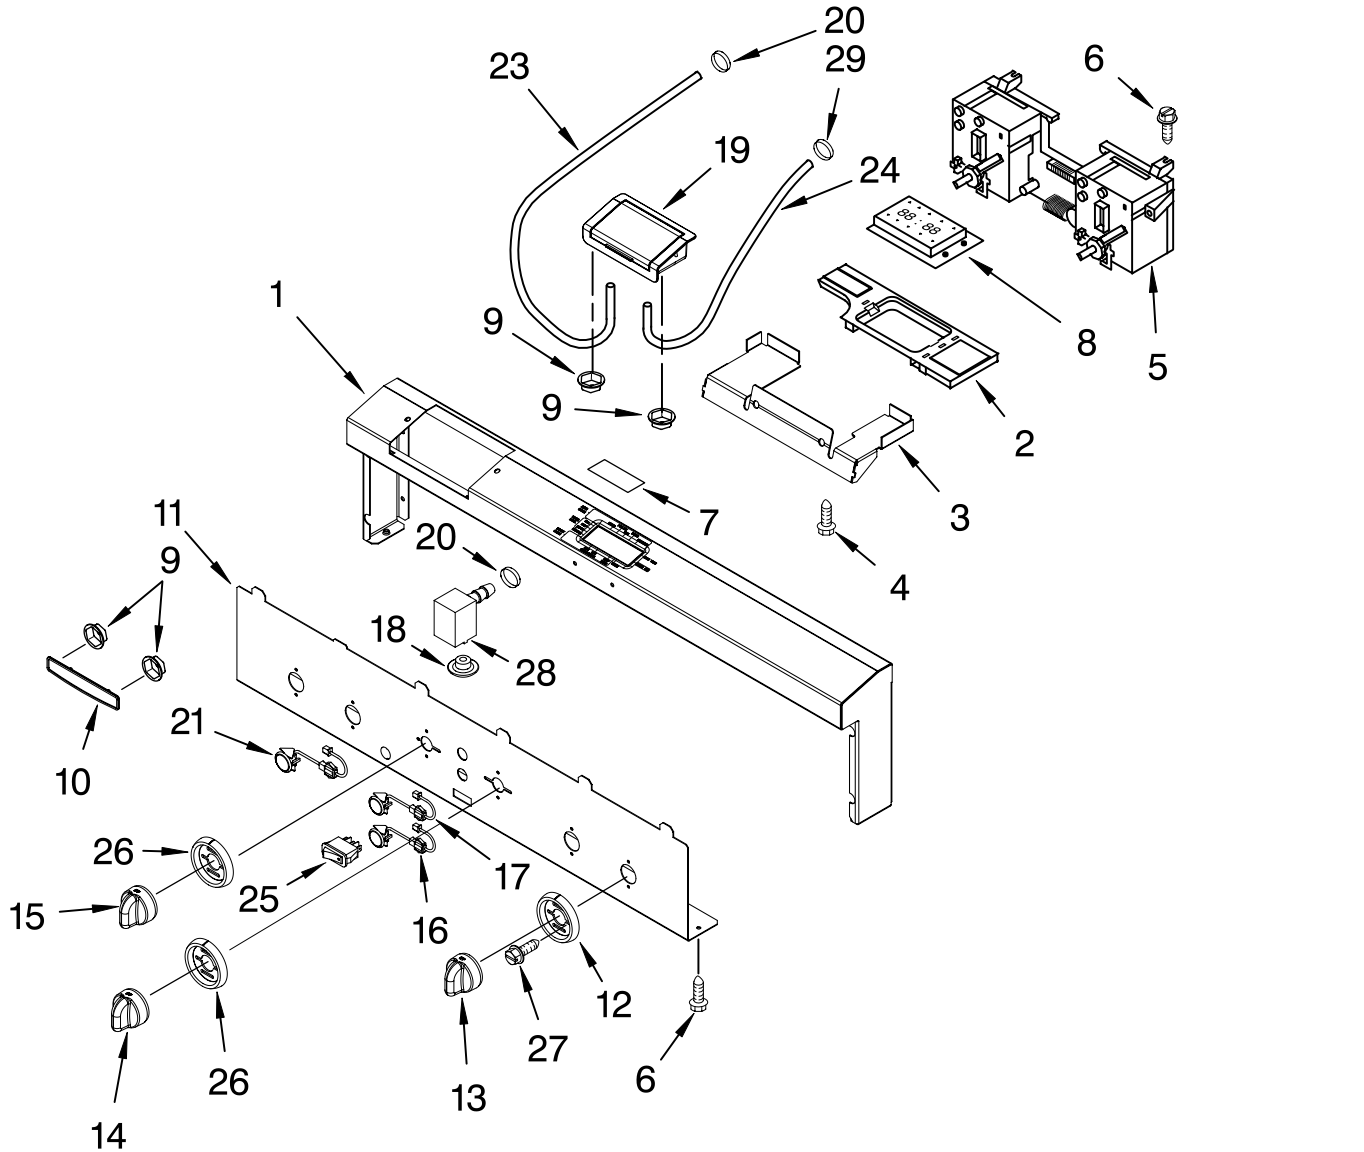

Illus. No.	Part No.	DESCRIPTION
9	4451583	Motor, Convection
10	4452226	Blade, Fan
11	4448418	Cover, Fan
12	4452227	Nut
13	9762242	Element, Convection

Illus. No.	Part No.	DESCRIPTION
14	8300799	Tray, Hidden Bake
15	8300800	Cover, Access
16	4449154	Screw, 8-32 x .440
17	4449809	Screw, 8-18 x 3/8

FOR ORDERING INFORMATION REFER TO PARTS PRICE LIST

CONTROL PANEL PARTS

For Model: KDRP767RSS01

(Stainless Steel)

Illus. No.	Part No.	DESCRIPTION
1	9758958	Panel, Control (Inc.Nuts,Clamps)
2	4453000	Bracket, Display
3	9758961	Bracket, Display Mounting
4	3196537	Screw, 8-18 x 3/8
5	9761103	Control, Zodiac
6	3196184	Screw, 6-19 x 1
7	4455806	Glass, Control Panel
8	9758960	Module, Display
9	2004333	Palnut
10	2005292	Nameplate